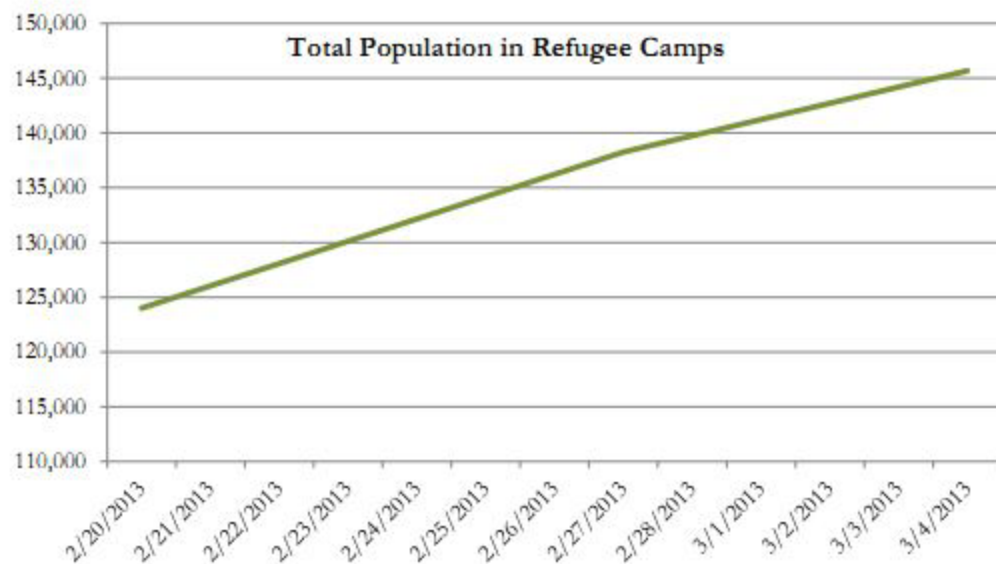

## Syrians Entering Jordan

More than **120,000** Syrians fleeing from the violence in their country have crossed the Jordanian border since the beginning of 2013. The latest figures indicate that Syrians in Jordan total **427,449**.

As of March 4, 2013, the total population of Syrians housed in refugee camps in Jordan is **145,666**.

*A Jordanian soldier gives food and water to Syrian children after they crossed the border from Syria, near Mafraq February 18, 2013.  
REUTERS/Mubammad Hamed*