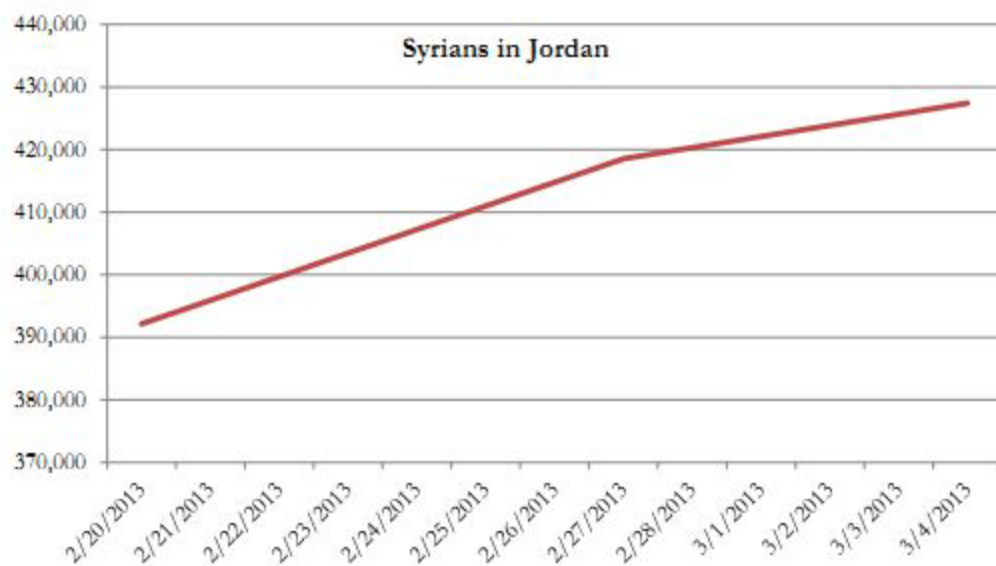

## Syrians Entering Jordan

More than **120,000** Syrians fleeing from the violence in their country have crossed the Jordanian border since the beginning of 2013. The latest figures indicate that Syrians in Jordan total **427,449**.

As of March 4, 2013, the total population of Syrians housed in refugee camps in Jordan is **145,666**.

*A Jordanian soldier gives food and water to Syrian children after they crossed the border from Syria, near Mafraq February 18, 2013.  
REUTERS/Mubammad Hamed*